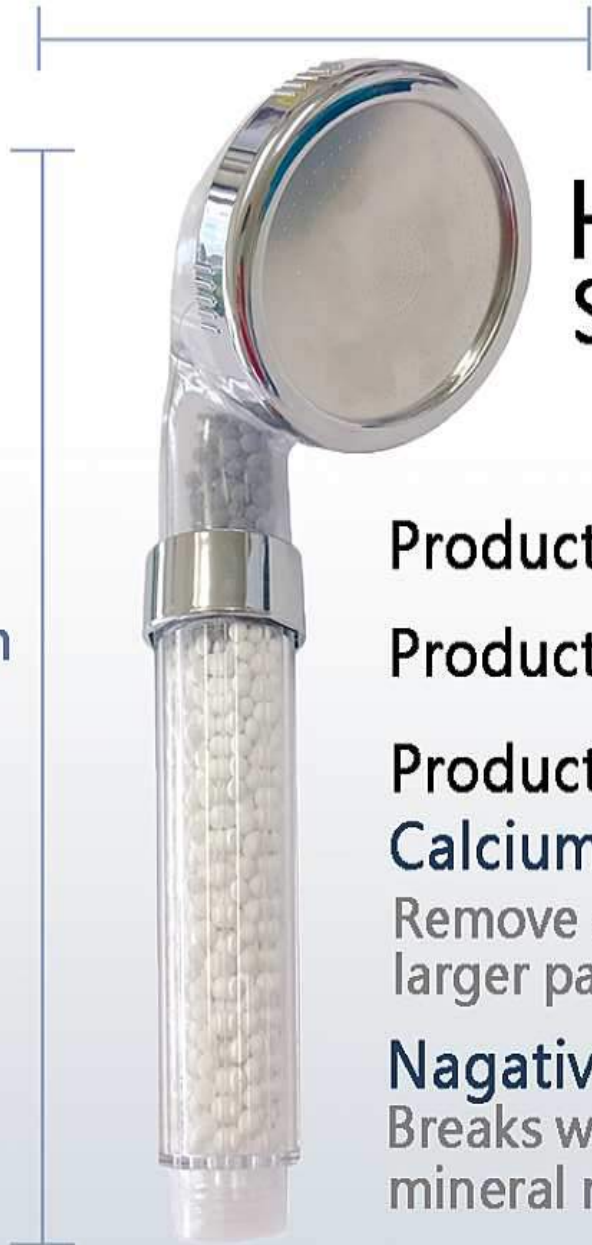

# HANDHELD CLEAR SHOWER SPRAY FILTER

**AQ-HSF-02**

Product Color : Clear

Product Material : PC Plastic

Product Media :  
Calcium Sulfite

Remove chlorine, heavy metal and larger particles of impurities

Negative Long Ball

Breaks water molecules and mineral molecules into smaller molecules

Three spray modes  
in one button

1/2" (2cm) sizes  
fits regular shower hoses

Stainless steel panel,  
With micro spray nozzle

Diameter of panel : 80mm

# HANDHELD BLUE SHOWER SPRAY FILTER

**AQ-HSF-03**

**Product Color : Blue**

**Product Material : PC Plastic**

**Product Media :  
Calcium Sulfite**

Remove chlorine, heavy metal and larger particles of impurities

**Negative Long Ball**

Breaks water molecules and mineral molecules into smaller molecules

Three spray modes  
in one button

1/2" (2cm) sizes  
fits regular shower hoses

Stainless steel panel,  
With micro spray nozzle