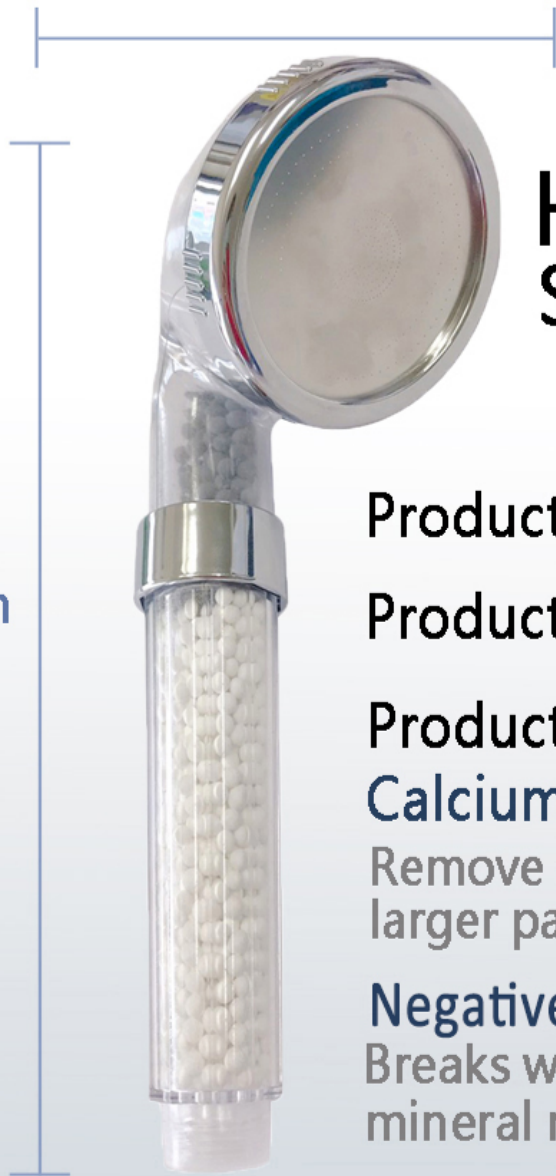

# HANDHELD CLEAR SHOWER SPRAY FILTER

**AQ-HSF-02**

Product Color : Clear

Product Material : PC Plastic

Product Media :  
Calcium Sulfit

Remove chlorine, heavy metal and larger particles of impurities

Negative Ionic Ball

Breaks water molecules and mineral molecules into smaller molecules

220mm

Three spray modes  
in one button

1/2" (2cm) sizes  
fits regular shower hoses

Stainless steel panel,  
With micro spray nozzle

Diameter of panel : 80mm

# HANDHELD BLUE SHOWER SPRAY FILTER

**AQ-HSF-03**

Product Color : Blue

Product Material : PC Plastic

Product Media :

**Calcium Sulfit**

Remove chlorine, heavy metal and larger particles of impurities

**Negative Ionic Ball**

Breaks water molecules and mineral molecules into smaller molecules

Three spray modes  
in one button

1/2" (2cm) sizes  
fits regular shower hoses

Stainless steel panel,  
With micro spray nozzle

Diameter of panel : 80mm